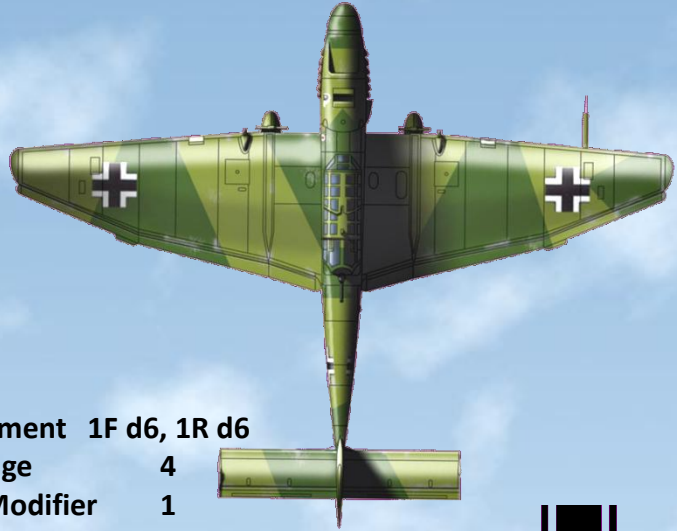

Ju-87B

Dive Bomber

SPEEDS:

Level	4
Climb	1
Climb Rate	3
Dive	5
Brake Factor	1/3

MANEUVER REQS:

Turn	4
Slip	4
Half Roll	7
Half Loop	3

Armament 1F d6, 1R d6

Damage	4
Size Modifier	1
Man. Unloaded	3
Man. Loaded	0
Bomb Factor	2
Point Value	5

Ju-87B

Dive Bomber

PLANE #: _____

Damage

Elevator (No climb/dive)

Aileron/Rudder (No turn/slip)

Engine ¹

1) -1 Level, Climb, & Dive Speeds per turn